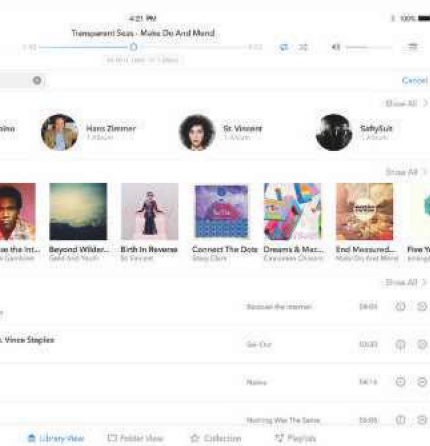

LIGHTNING DS

Multi-Room Streaming Control Software

Seamless integration with online streaming from qobuz and TIDAL