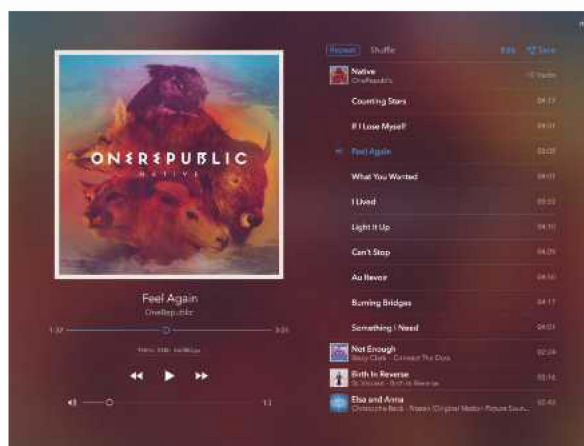

ARIES

Wireless Streaming Bridge

It is not a streamer, it turns your DAC into a streamer !

Streaming DSD and DXD Music Though WiFi Network

The ARIES serves as a "bridge" between music files on network storage or high quality online streaming services and your DAC — enabling DACs for the first time to stream high-resolution music quickly and wirelessly in virtually any sampling rate, including DSD, Double-Rate DSD and DXD. It is powered by AURALiC's proprietary Tesla hardware platform that includes a Quad-Core ARM Coretex-A9 processor running at 1GHz, 1GB DDR3 onboard memory and 4GB internal storage. The Tesla platform has a calculation ability of 25,000 MIPS, more than enough to decode a vast spectrum of audio formats, including AAC, AIFF, ALAC, APE, DIFF, DSF, FLAC, MP3, OGG, WAV, WV and WMA. ARIES as well as all other Lightning based products support several advanced functions such as on-device playlist that allows control software to turn off during play and complete supporting of multi-room, multiple control points.

LIGHTNING DS

Multi-Room Streaming Control Software

Seamless integration with online streaming from qobuz and TIDAL

Do not have a NAS[®] drive? Just plug your **USB Disk** and play!

No disk size limitation
Read all major partition formats
Drive USB HDD without external PSU